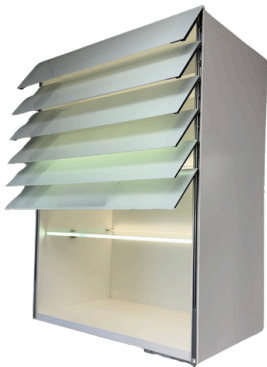

Electric Window Cabinet

Code: **Electric Window Cabinet 24"**

Size: W600 x D355 x H780 MM

Color: White / Black

Automatic touch system to open and close.

Motor included