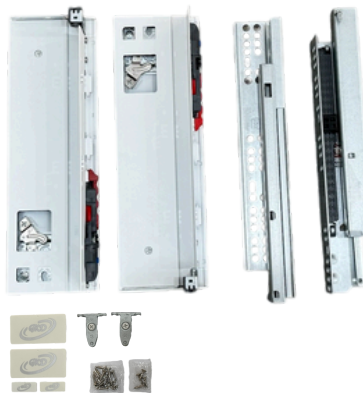

Drawer System LED

Code: SLL.7637 (93x14) **Color:** White **Size:** 93MM 14"

Code: SLL.7637 (93x20) **Color:** White **Size:** 93MM 20"

Code: SLL.7837 (177x14) **Color:** White **Size:** 177MM 14"

Code: SLL.7837 (177x20) **Color:** White **Size:** 177MM 20"

Drawer System

Slim Box

Code: SL.7627 (94x12) **Color:** White **Size:** 94MM 12"

Code: SL.7627 (94x14) **Color:** White **Size:** 94MM 14"

Code: SL.7627 (94x16) **Color:** White **Size:** 94MM 16"

Code: SL.7627 (94x18) **Color:** White **Size:** 94MM 18"

Code: SL.7627 (94x20) **Color:** White **Size:** 94MM 20"

Code: SL.7727 (132x12) **Color:** White **Size:** 132MM 12"

Code: SL.7727 (132x14) **Color:** White **Size:** 132MM 14"

Code: SL.7727 (132x16) **Color:** White **Size:** 132MM 16"

Code: SL.7727 (132x18) **Color:** White **Size:** 132MM 18"

Code: SL.7727 (132x20) **Color:** White **Size:** 132MM 20"

Code: SL.7827 (180x12) **Color:** White **Size:** 180MM 12"

Code: SL.7827 (180x14) **Color:** White **Size:** 180MM 14"

Code: SL.7827 (180x16) **Color:** White **Size:** 180MM 16"

Code: SL.7827 (180x18) **Color:** White **Size:** 180MM 18"

Code: SL.7827 (180x20) **Color:** White **Size:** 180MM 20"

Sliders Undermount

Soft Close

Code: SL.4329 (12") **Size:** 300MM 12"

Code: SL.4329 (14") **Size:** 350MM 14"

Code: SL.4329 (16") **Size:** 400MM 16"

Code: SL.4329 (18") **Size:** 450MM 18"

Code: SL.4329 (20") **Size:** 500MM 20"