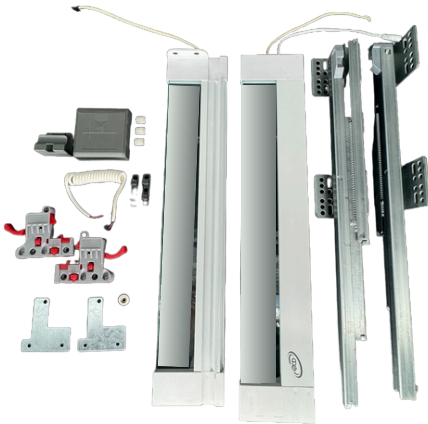

Drawer System LED

Code: SLL.7637 (93x14) **Color:** White **Size:** 93MM 14"

Code: SLL.7637 (93x20) **Color:** White **Size:** 93MM 20"

Code: SLL.7837 (177x14) **Color:** White **Size:** 177MM 14"

Code: SLL.7837 (177x20) **Color:** White **Size:** 177MM 20"

Drawer System

Slim Box

Code: SL.7627 (94x12) **Color:** White **Size:** 94MM 12"

Code: SL.7627 (94x14) **Color:** White **Size:** 94MM 14"

Code: SL.7627 (94x16) **Color:** White **Size:** 94MM 16"

Code: SL.7627 (94x18) **Color:** White **Size:** 94MM 18"

Code: SL.7627 (94x20) **Color:** White **Size:** 94MM 20"

Code: SL.7727 (132x12) **Color:** White **Size:** 132MM 12"

Code: SL.7727 (132x14) **Color:** White **Size:** 132MM 14"

Code: SL.7727 (132x16) **Color:** White **Size:** 132MM 16"

Code: SL.7727 (132x18) **Color:** White **Size:** 132MM 18"

Code: SL.7727 (132x20) **Color:** White **Size:** 132MM 20"

Code: SL.7827 (180x12) **Color:** White **Size:** 180MM 12"

Code: SL.7827 (180x14) **Color:** White **Size:** 180MM 14"

Code: SL.7827 (180x16) **Color:** White **Size:** 180MM 16"

Code: SL.7827 (180x18) **Color:** White **Size:** 180MM 18"

Code: SL.7827 (180x20) **Color:** White **Size:** 180MM 20"