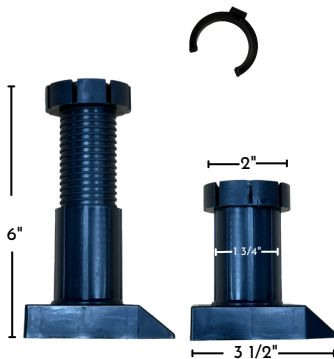

3D Adjustment / Screw Included
 Tested with salt spray for 48 hours

Code: Hinge Liner Base (invisible base)

Code: Hinge 110 Degree clips-on soft close W2

Code: Hinge 110 Degree clips-on soft close W1

Plastic Legs & Clips